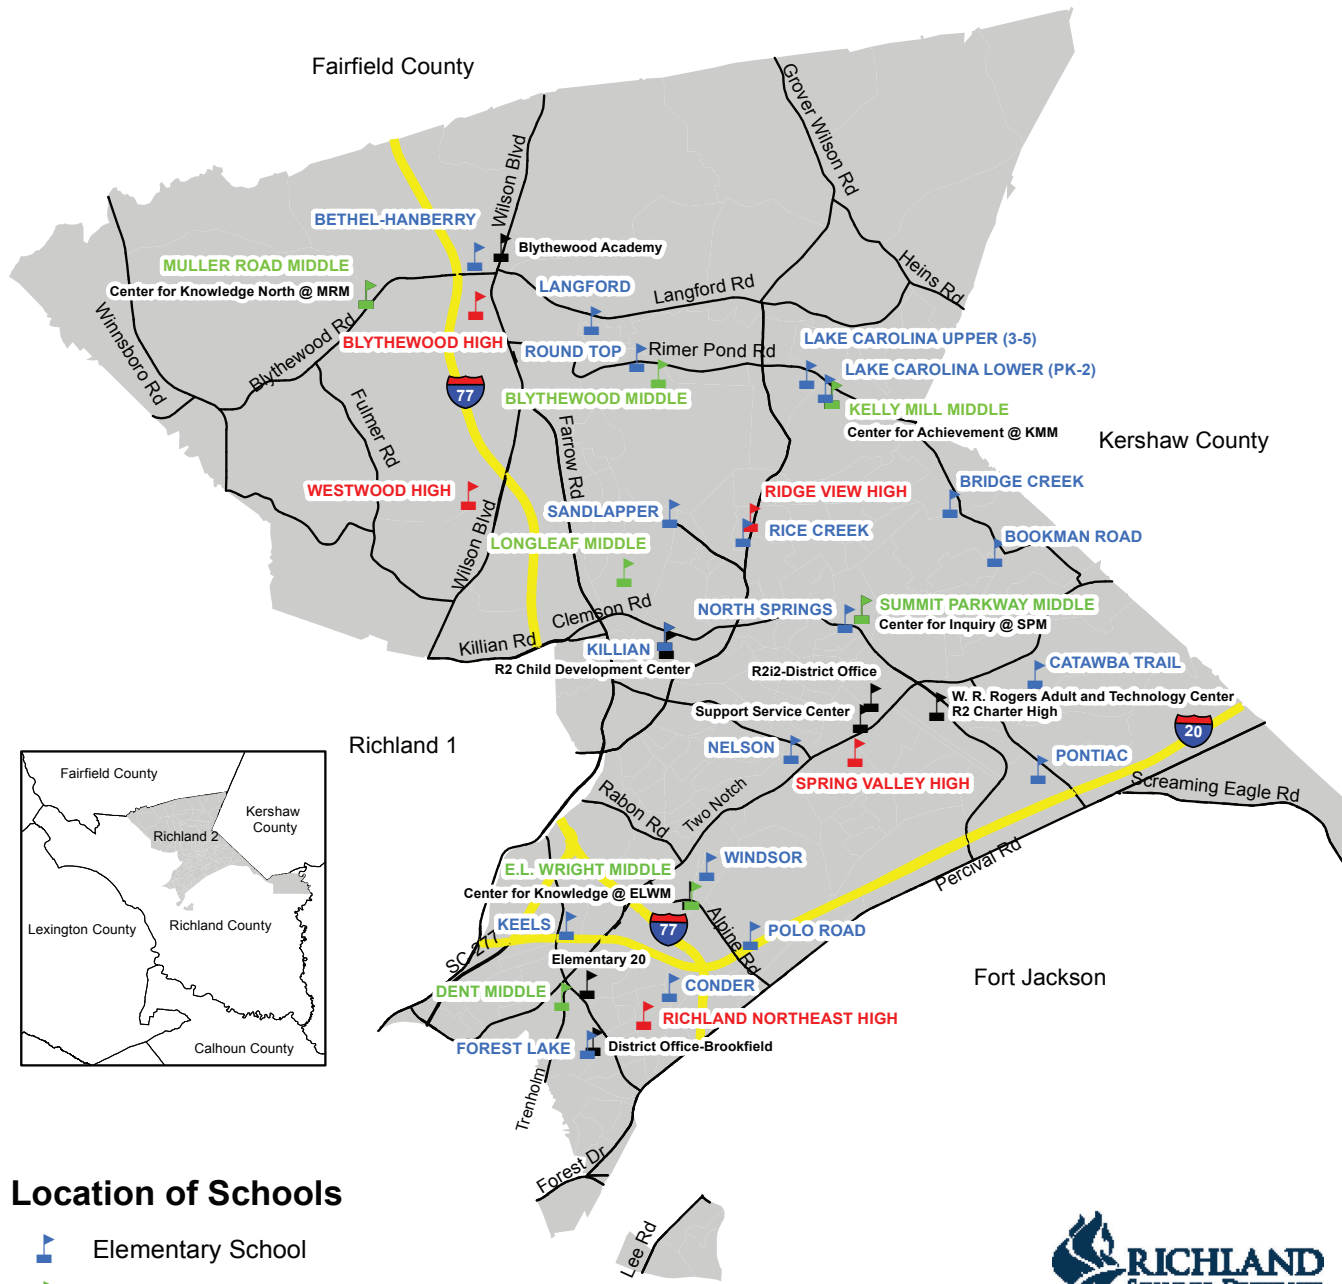

Location of Schools in Richland School District Two

Location of Schools

1. Elementary School
   - Middle School
   - High School
   - Other District Sites
2. Richland 2 Boundary
3. 0 0.5 1 2 3 4 Miles

Richland School District Two
Planning Department
6831 Brookfield Rd.
Columbia, SC 29203
Phone: (803) 738-3229